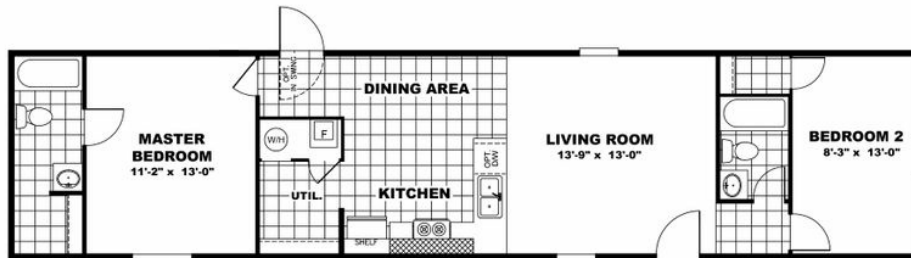

DELIGHT Model number:

2 beds • 2 baths • 820 sq.ft. • 14' width • 60' depth

Our home building facilities invest in continuous product and process improvements. Plans, dimensions, features, materials, specifications and availability are subject to change without notice or obligation. Renderings and floor plans are representative likenesses of our homes and may differ from the actual homes. We invite you to tour a Home Center near you and inspect the highest value in quality housing available or call (325) 698-0183 to speak with a Home Consultant. Copyright 2017, CMH. All rights reserved.

<https://www.claytonhomesabilene.com>

CLAYTON HOMES- ABILENE

1050 N CLACK
ABILENE, TX 79603

Monday - Thursday: 9am - 5:30pm
Friday: 9am - 5:30pm
Saturday: 9am - 5pm
Sunday: Closed

(325) 698-0183