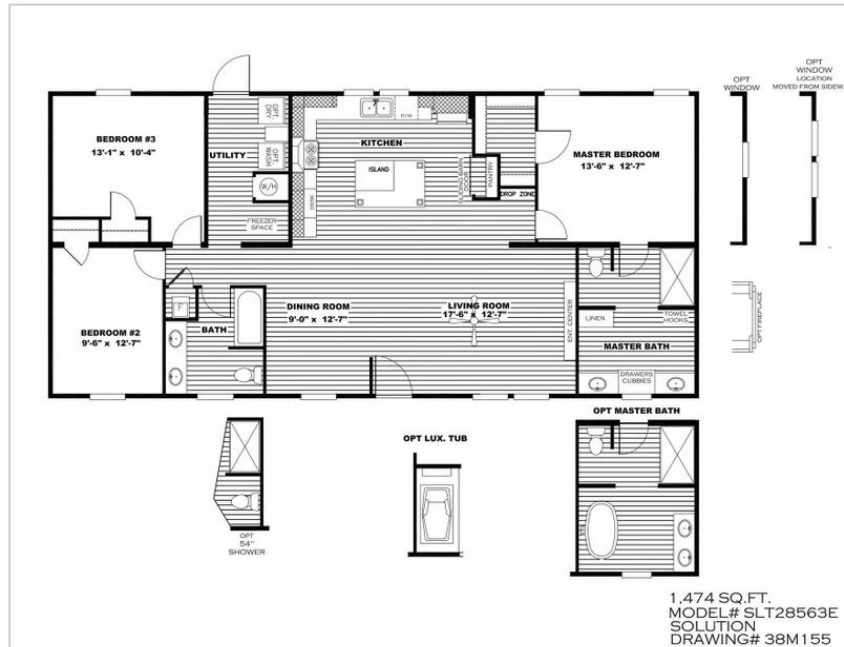

## BREEZE FARMHOUSE

Model number: 38SLC28563EH19

**3 beds • 2 baths • 1568 sq.ft. • 28' width • 56' depth**

Our home building facilities invest in continuous product and process improvements. Plans, dimensions, features, materials, specifications and availability are subject to change without notice or obligation. Renderings and floor plans are representative likenesses of our homes and may differ from the actual homes. We invite you to tour a Home Center near you and inspect the highest value in quality housing available or call (325) 698-0183 to speak with a Home Consultant. Copyright 2017, CMH. All rights reserved.

## BREEZE FARMHOUSE Model number: 38SLC28563EH19

3 beds • 2 baths • 1568 sq.ft. • 28' width • 56' depth

Our home building facilities invest in continuous product and process improvements. Plans, dimensions, features, materials, specifications and availability are subject to change without notice or obligation. Renderings and floor plans are representative likenesses of our homes and may differ from the actual homes. We invite you to tour a Home Center near you and inspect the highest value in quality housing available or call (325) 698-0183 to speak with a Home Consultant. Copyright 2017, CMH. All rights reserved.